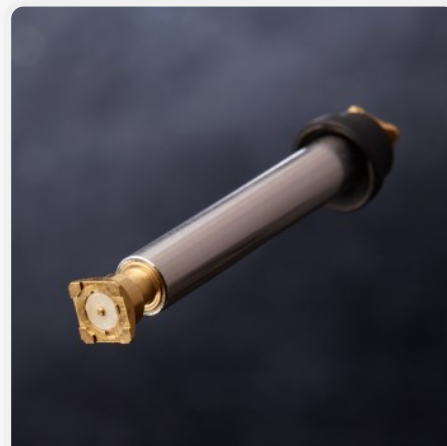

Our Most Important Connection is with You.™

BANANA / 4MM SERIE MALE FEMALE BDR-SR QUICK GRIP RED

R941461600 - Please [contact](#) Radiall for additional information

R941461600

Max Frequency (GHz): N/A
Impedance (Ohms): N/A
Cable Standard: N/A
Center Contact Plating: N/A
Body Plating: N/A